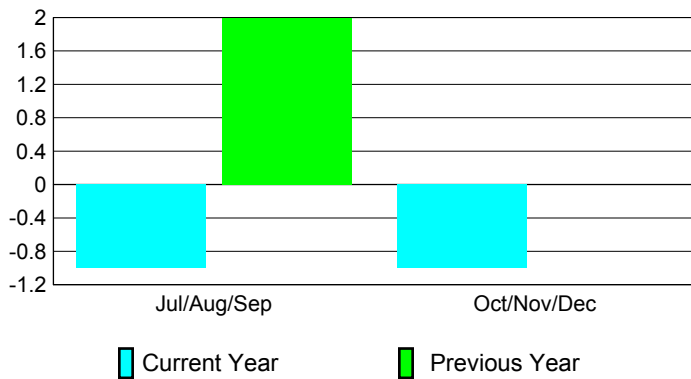

2010-2011 GMT Reports for District (or Undistricted) **District 26 M5**

GMT: JOHN 'JACK' R FERGUSON

Location: MISSOURI

GMT CA: 1

CLUBS

Club Results
2010-2011

Clubs
2009-2010

Month	New Club Goal	Actual New Clubs	Actual Dropped Clubs	Gain/Loss of Clubs	Gain/Loss of Clubs
Jul/Aug/Sep	2	0	-1	-1	2
Oct/Nov/Dec	2	1	-2	-1	0
Totals	4	1	-3	-2	2

Club Results 2010-2011

Goal, New, Dropped, Gain/Loss

Comparison of Club Gain/Loss

Current Year Compared to the Previous Year

YTD Status Quo Clubs 2010-2011

Status Quo Clubs Compared to Status Quo Members

MEMBERSHIP