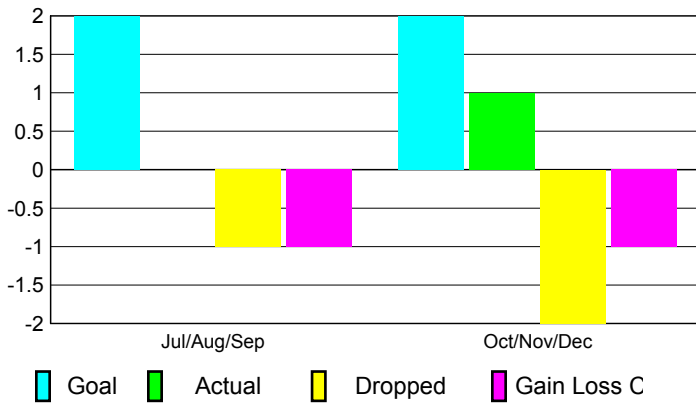

2010-2011 GMT Reports for District (or Undistricted) **District 26 M5**

GMT: JOHN 'JACK' R FERGUSON

Location: MISSOURI

GMT CA: 1

CLUBS

Club Results
2010-2011

Clubs
2009-2010

Month	New Club Goal	Actual New Clubs	Actual Dropped Clubs	Gain/Loss of Clubs	Gain/Loss of Clubs
Jul/Aug/Sep	2	0	-1	-1	2
Oct/Nov/Dec	2	1	-2	-1	0
Totals	4	1	-3	-2	2

Club Results 2010-2011

Goal, New, Dropped, Gain/Loss

Comparison of Club Gain/Loss

Current Year Compared to the Previous Year

YTD Status Quo Clubs 2010-2011

Status Quo Clubs Compared to Status Quo Members

MEMBERSHIP